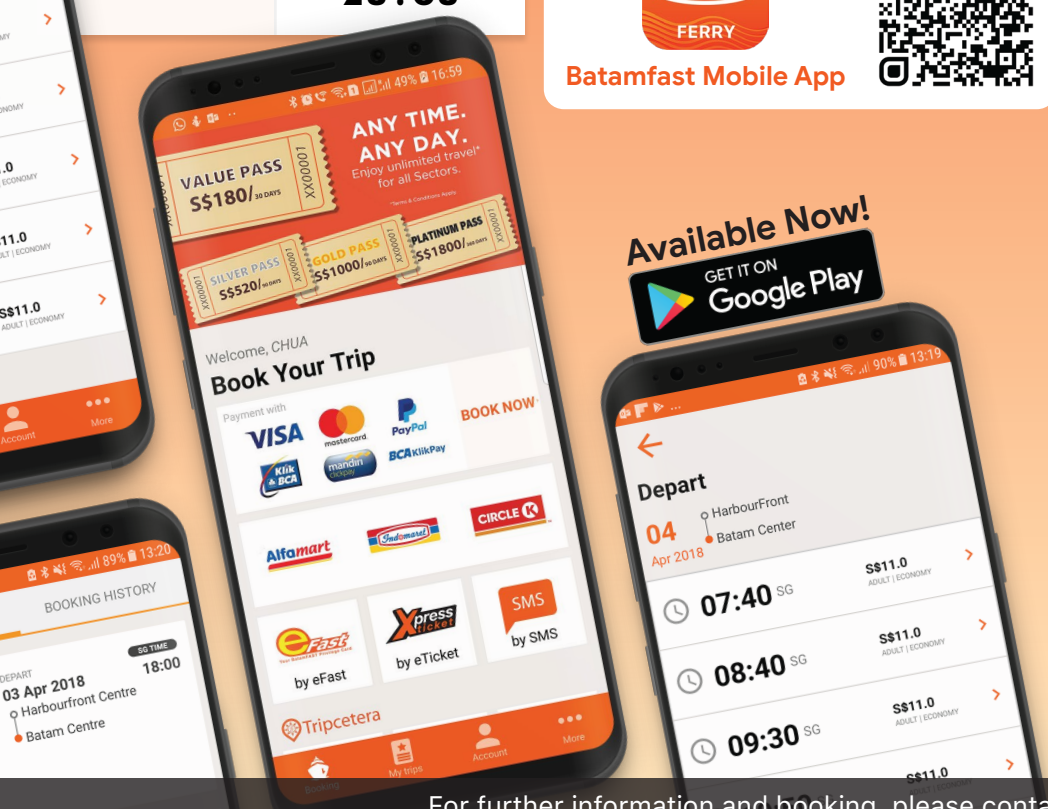

BTC BATAM CENTER

HARBOURFRONT to BATAM CENTER	BATAM CENTER to HARBOURFRONT
SG TIME	ID TIME
07:40	06:00
08:40	07:00
09:30	08:20
10:50	09:50
11:35 ¹	11:40
12:30	12:50
14:20	14:10
15:30	15:20
16:50	16:00 ¹
18:00	16:30
19:10	17:10 ¹
20:20	17:40
21:40	19:00
	20:30

HBB HARBOURBAY

HARBOURFRONT to HARBOURBAY	HARBOURBAY to HARBOURFRONT
SG TIME	ID TIME
09:10	09:30
11:50	14:15
18:15	19:00
21:10	21:20

NEW ROUTE	
TANAH MERAH to HARBOURBAY	HARBOURBAY to TANAH MERAH
SG TIME	ID TIME
08:30	06:20
11:40	08:30
16:00	13:30
19:00	17:00

SKP SEKUPANG

HARBOURFRONT to SEKUPANG	SEKUPANG to HARBOURFRONT
SG TIME	ID TIME
07:50	06:00
08:20	07:10
09:20	08:30
11:10	10:30
13:10	12:30
15:10	14:30 ¹
17:30	15:00
19:30	16:10
21:45	17:10
	19:00

NPT NONGSAPURA

TANAH MERAH to NONGSAPURA	NONGSAPURA to TANAH MERAH
SG TIME	ID TIME
07:45 ¹	06:00
08:00	08:00
08:50	09:00
10:00	10:00
11:00	12:00
12:00	14:20
14:20	16:30
16:20	18:30
18:30	20:00 ²
20:30	

Batamfast Mobile App

¹ SUBJECT TO CONFIRMATION.
² AVAILABLE ON WEEKDAYS ONLY.

For further information and booking, please contact:

(ID) +62 778 321120   (SG) +65 6270 2228   reservations@batamfast.com

Ferry timings are subject to change without prior notice. Please refer to www.batamfast.com for the latest updates. Thank you for traveling with Batamfast and have a pleasant journey.

Online booking at www.batamfast.com